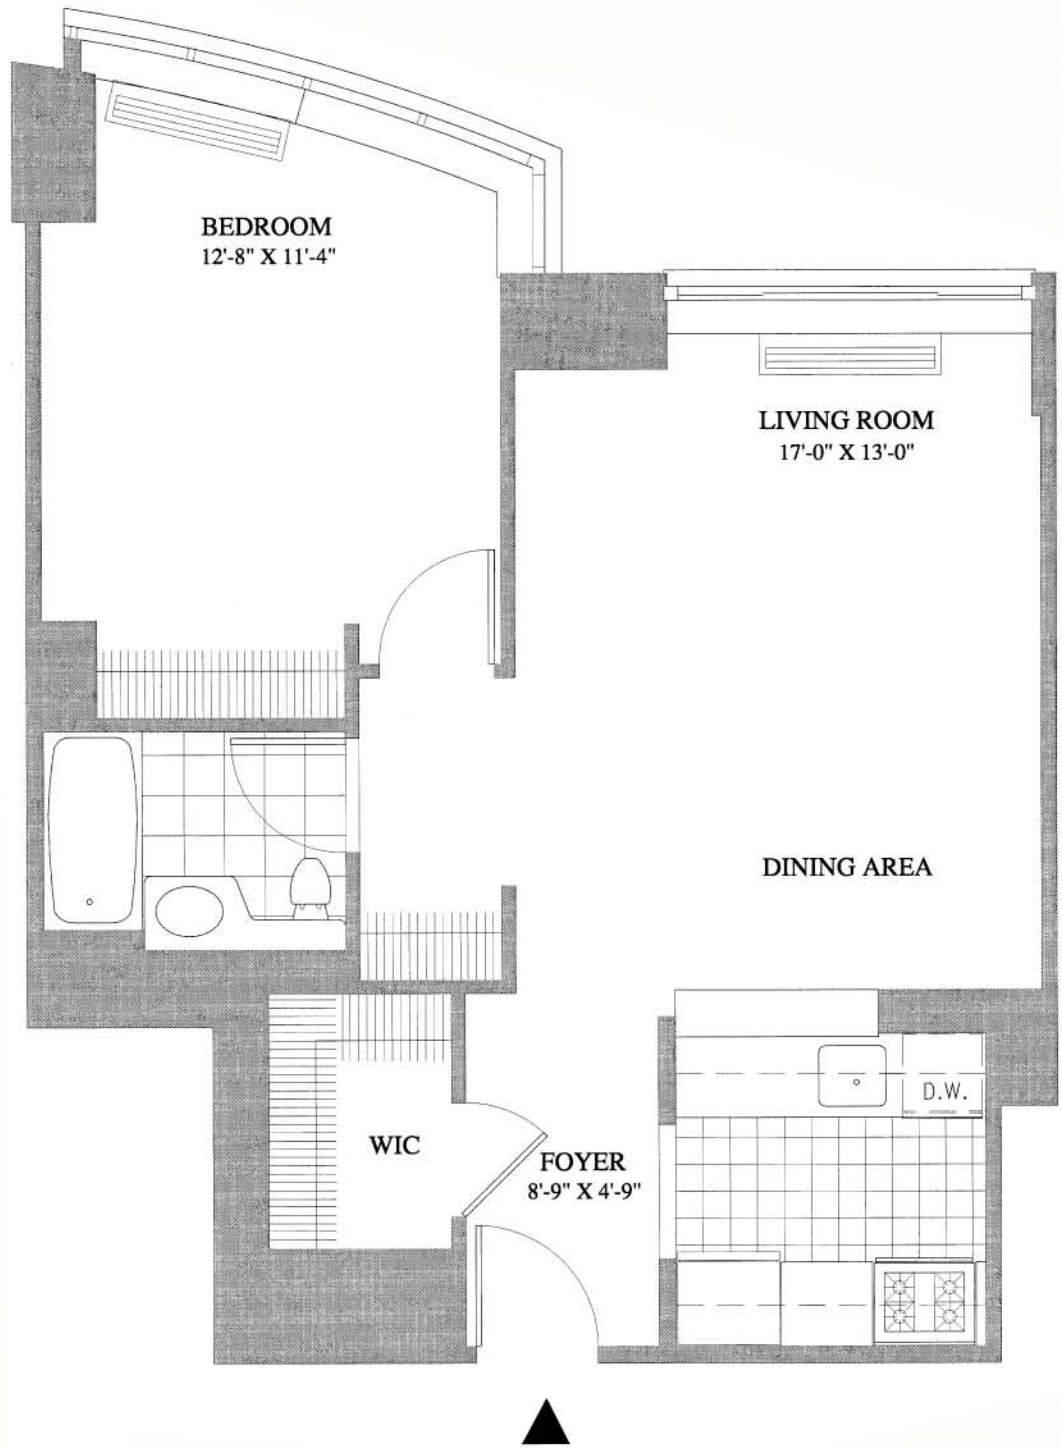

Residence D

Floors 37-PH

1 Bedroom

1 Bath

New York, NY 10017

(888) 855-1568

www.themetropolis.com

East 44th Street

Lexington Avenue

All dimensions are approximate and subject to construction variances.
Plans may contain minor variations from floor to floor