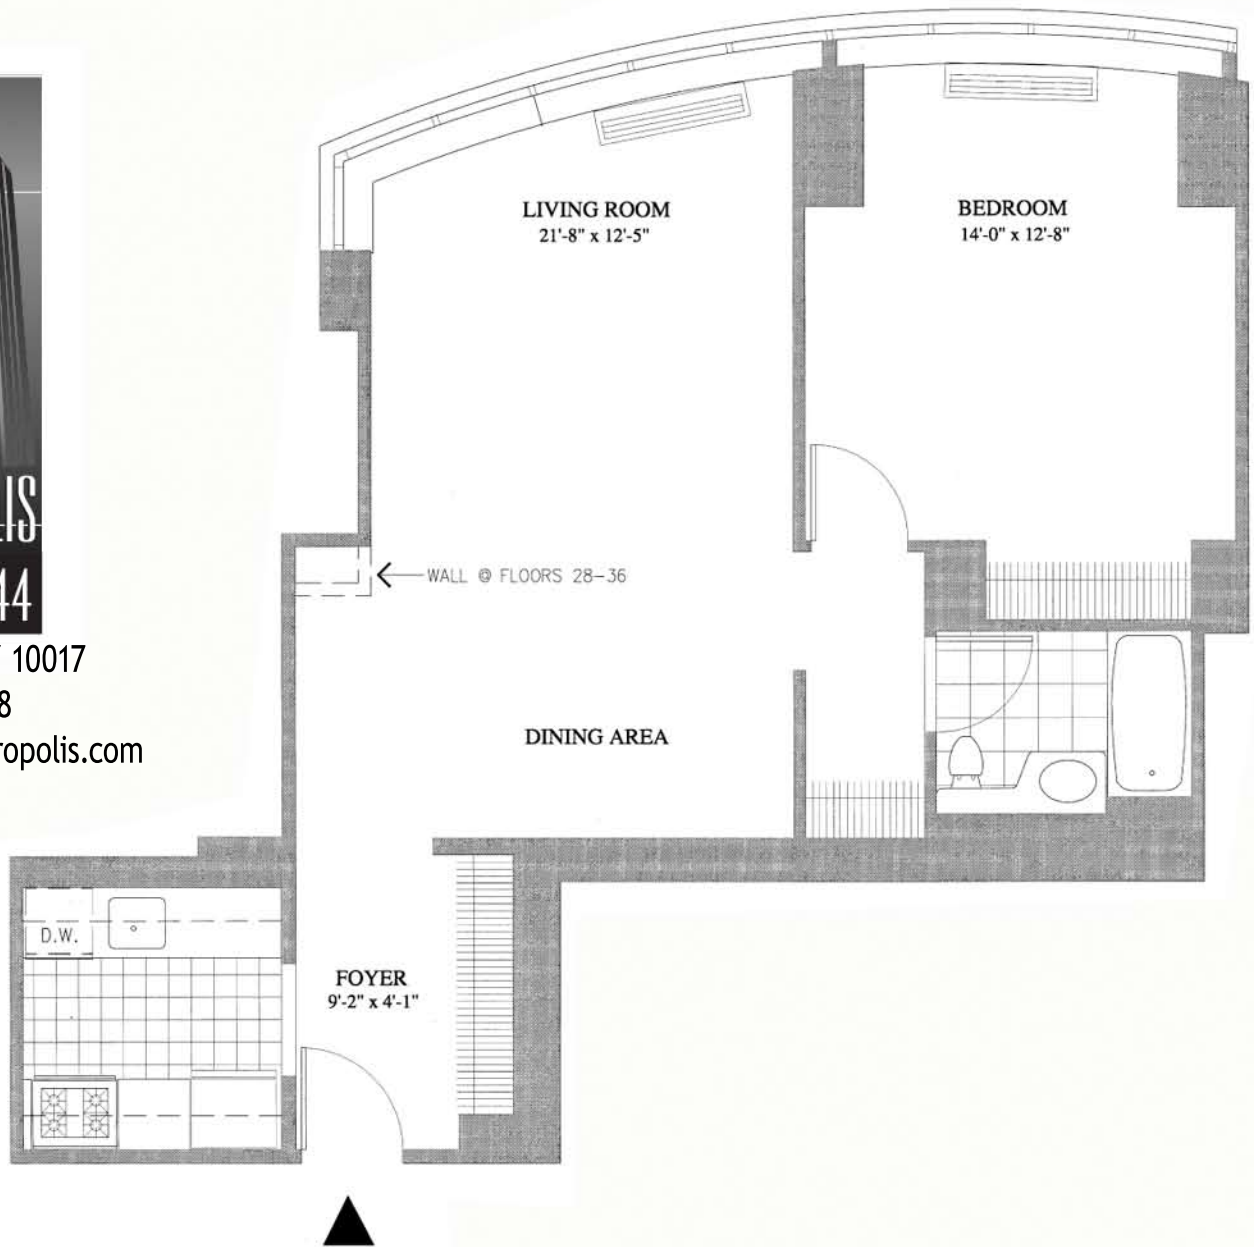

Residence E

Floors 7-36

1 Bedroom

1 Bath

New York, NY 10017

(888) 855-1568

www.themetropolis.com

All dimensions are approximate and subject to construction variances.
Plans may contain minor variations from floor to floor