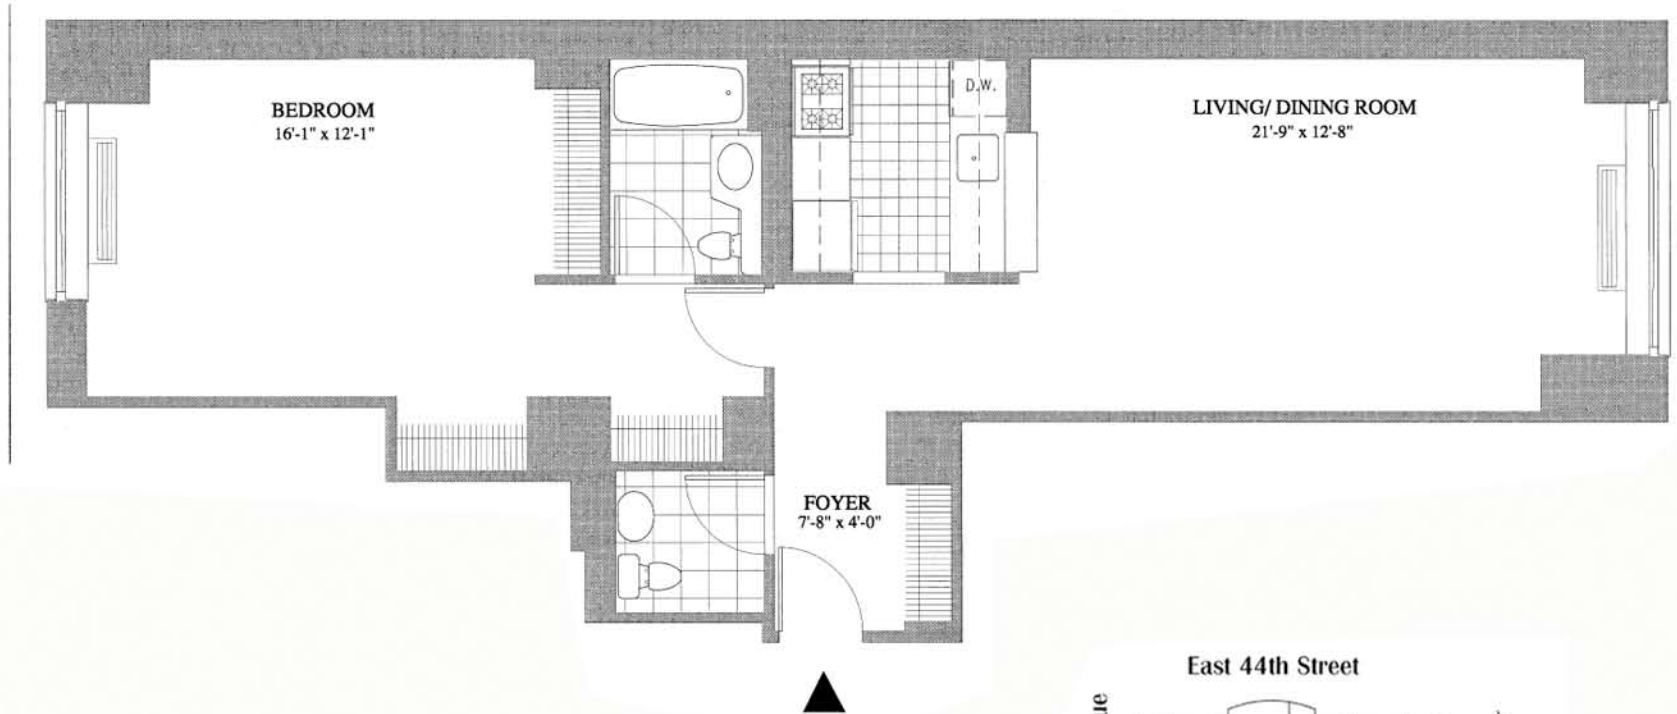

# Residence G

Floors 7-11

1 Bedroom

1 1/2 Baths

New York, NY 10017

(888) 855-1568

[www.themetropolis.com](http://www.themetropolis.com)

All dimensions are approximate and subject to construction variances.  
Plans may contain minor variations from floor to floor